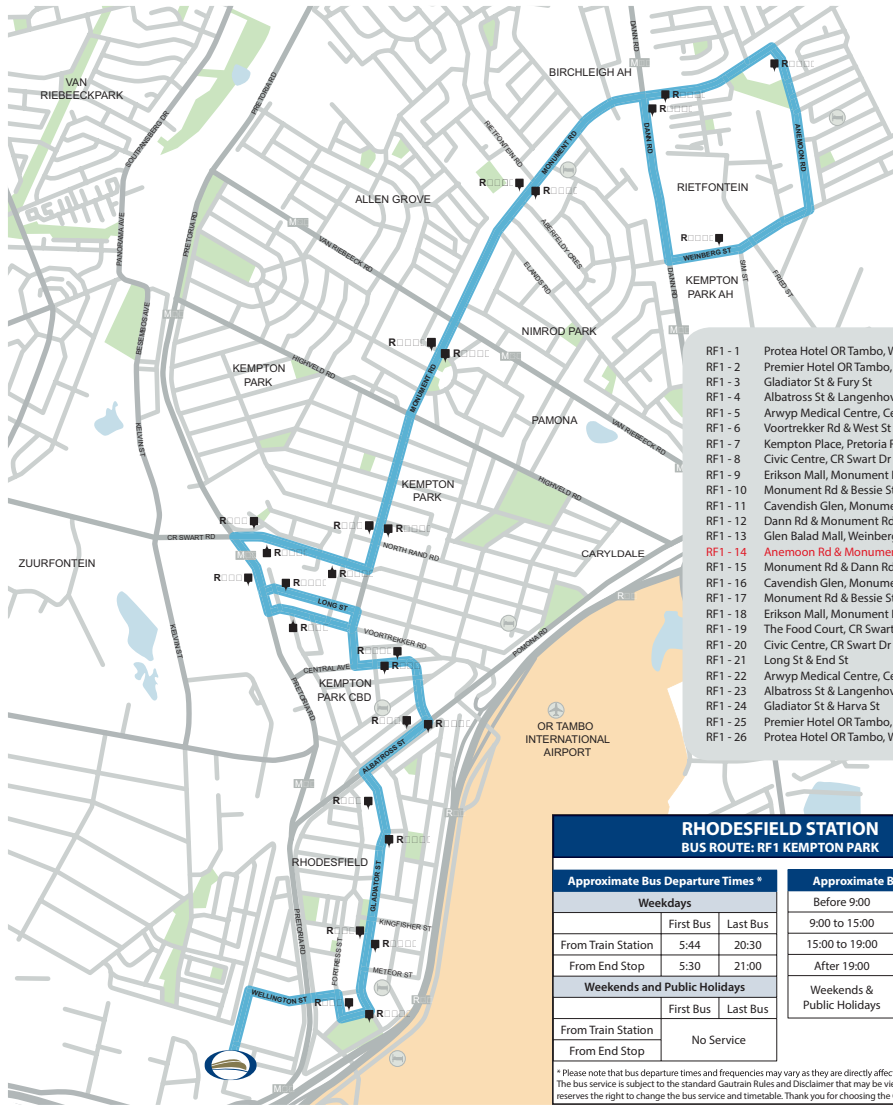

Rhodesfield Bus Routes

RF1

Rhodesfield - Kempton Park

You must have a valid Gautrain Gold Card to board a Bus. Cash is not accepted on the buses. One Gold Card is required per passenger. You can use your Gold Card over and over again. Every second bus is equipped for easy wheelchair access.

- RF1 - 1 Protea Hotel OR Tambo, Whirlwind St
- RF1 - 2 Premier Hotel OR Tambo, Gladiator St
- RF1 - 3 Albatross St & Fury St
- RF1 - 4 Albatross St & Langenhoven St
- RF1 - 5 Arvuy Medical Centre, Central Ave
- RF1 - 6 Voortrekker Rd & West St
- RF1 - 7 Kempton Place, Pretoria Rd
- RF1 - 8 Civic Centre, CR Swart Dr
- RF1 - 9 Erikson Mall, Monument Rd
- RF1 - 10 Monument Rd & Bessie St
- RF1 - 11 Cavendish Glen, Monument Rd
- RF1 - 12 Dann Rd & Monument Rd
- RF1 - 13 Glen Balad Mall, Weinberg St
- RF1 - 14 Anemoon Rd & Monument Rd
- RF1 - 15 Monument Rd & Dann Rd
- RF1 - 16 Cavendish Glen, Monument Rd
- RF1 - 17 Monument Rd & Bessie St
- RF1 - 18 Erikson Mall, Monument Rd
- RF1 - 19 The Food Court, CR Swart Dr
- RF1 - 20 Civic Centre, CR Swart Dr
- RF1 - 21 Long St & End St
- RF1 - 22 Arvuy Medical Centre, Central Ave
- RF1 - 23 Albatross St & Langenhoven St
- RF1 - 24 Gladiator St & Harva St
- RF1 - 25 Premier Hotel OR Tambo, Gladiator St
- RF1 - 26 Protea Hotel OR Tambo, Whirlwind St

Indicative Departure Times

From Rhodesfield Station	From Anemoon Rd & Monument Rd
	5:30
	5:42
	5:54
	6:06
5:44	6:14
5:56	6:26
6:08	6:38
6:20	6:50
6:32	7:02
6:44	7:14
6:56	7:26
7:08	7:38
7:20	7:50
7:32	8:02
7:44	8:14
7:56	8:26
8:08	8:38
8:20	8:50
8:32	9:02
8:44	9:14
9:00	9:30
9:20	9:50
9:38	10:08
9:58	10:28
10:18	10:48
10:38	11:08
10:58	11:28
11:18	11:48
11:38	12:08
11:58	12:28
12:18	12:48
12:38	13:08
12:58	13:28
13:18	13:48
13:38	14:08
13:58	14:28
14:18	14:48
14:38	15:08
14:58	15:28
15:10	15:40
15:22	15:52
15:34	16:04
15:46	16:16
15:58	16:28
16:10	16:40
16:22	16:52
16:34	17:04
16:46	17:16
16:58	17:28
17:10	17:40
17:22	17:52
17:34	18:04
17:46	18:16
17:58	18:28
18:10	18:40
18:22	18:52
18:34	19:04
18:50	19:20
19:10	19:40
19:30	20:00
19:50	20:20
20:10	20:40
20:30	21:00

RHODESFIELD STATION BUS ROUTE: RF1 KEMPTON PARK

Approximate Bus Departure Times *			Approximate Bus Frequencies *	
Weekdays			Before 9:00	Every 12 min
From Train Station	First Bus	Last Bus	9:00 to 15:00	Every 20 min
	5:44	20:30	15:00 to 19:00	Every 12 min
From End Stop	5:30	21:00	After 19:00	Every 20 min
Weekends and Public Holidays			Weekends & Public Holidays	No Service
From Train Station	First Bus	Last Bus		
From End Stop	No Service			

Attention

Please note that the Bus service makes use of public routes and although we do our utmost to follow the Train timetable very closely, the Buses may be delayed by amongst others congestion (especially during peak hours) or road vehicle accidents. Please take further note that the Bus service is at all times subject to the Gautrain disclaimer.

No Gautrain Bus services on weekends or public holidays

NOTE

You must have a valid Gautrain Gold Card to board a bus as cash is not accepted on the buses. One card per passenger. You can use this card over and over again.

Every second Bus is equipped for easy wheelchair access.

You must have at least R20 of "Pay as You Go" value available on your Gautrain Gold Card to enter a Bus.

*No return to station

To find out where your bus is please dial
010 223 1098