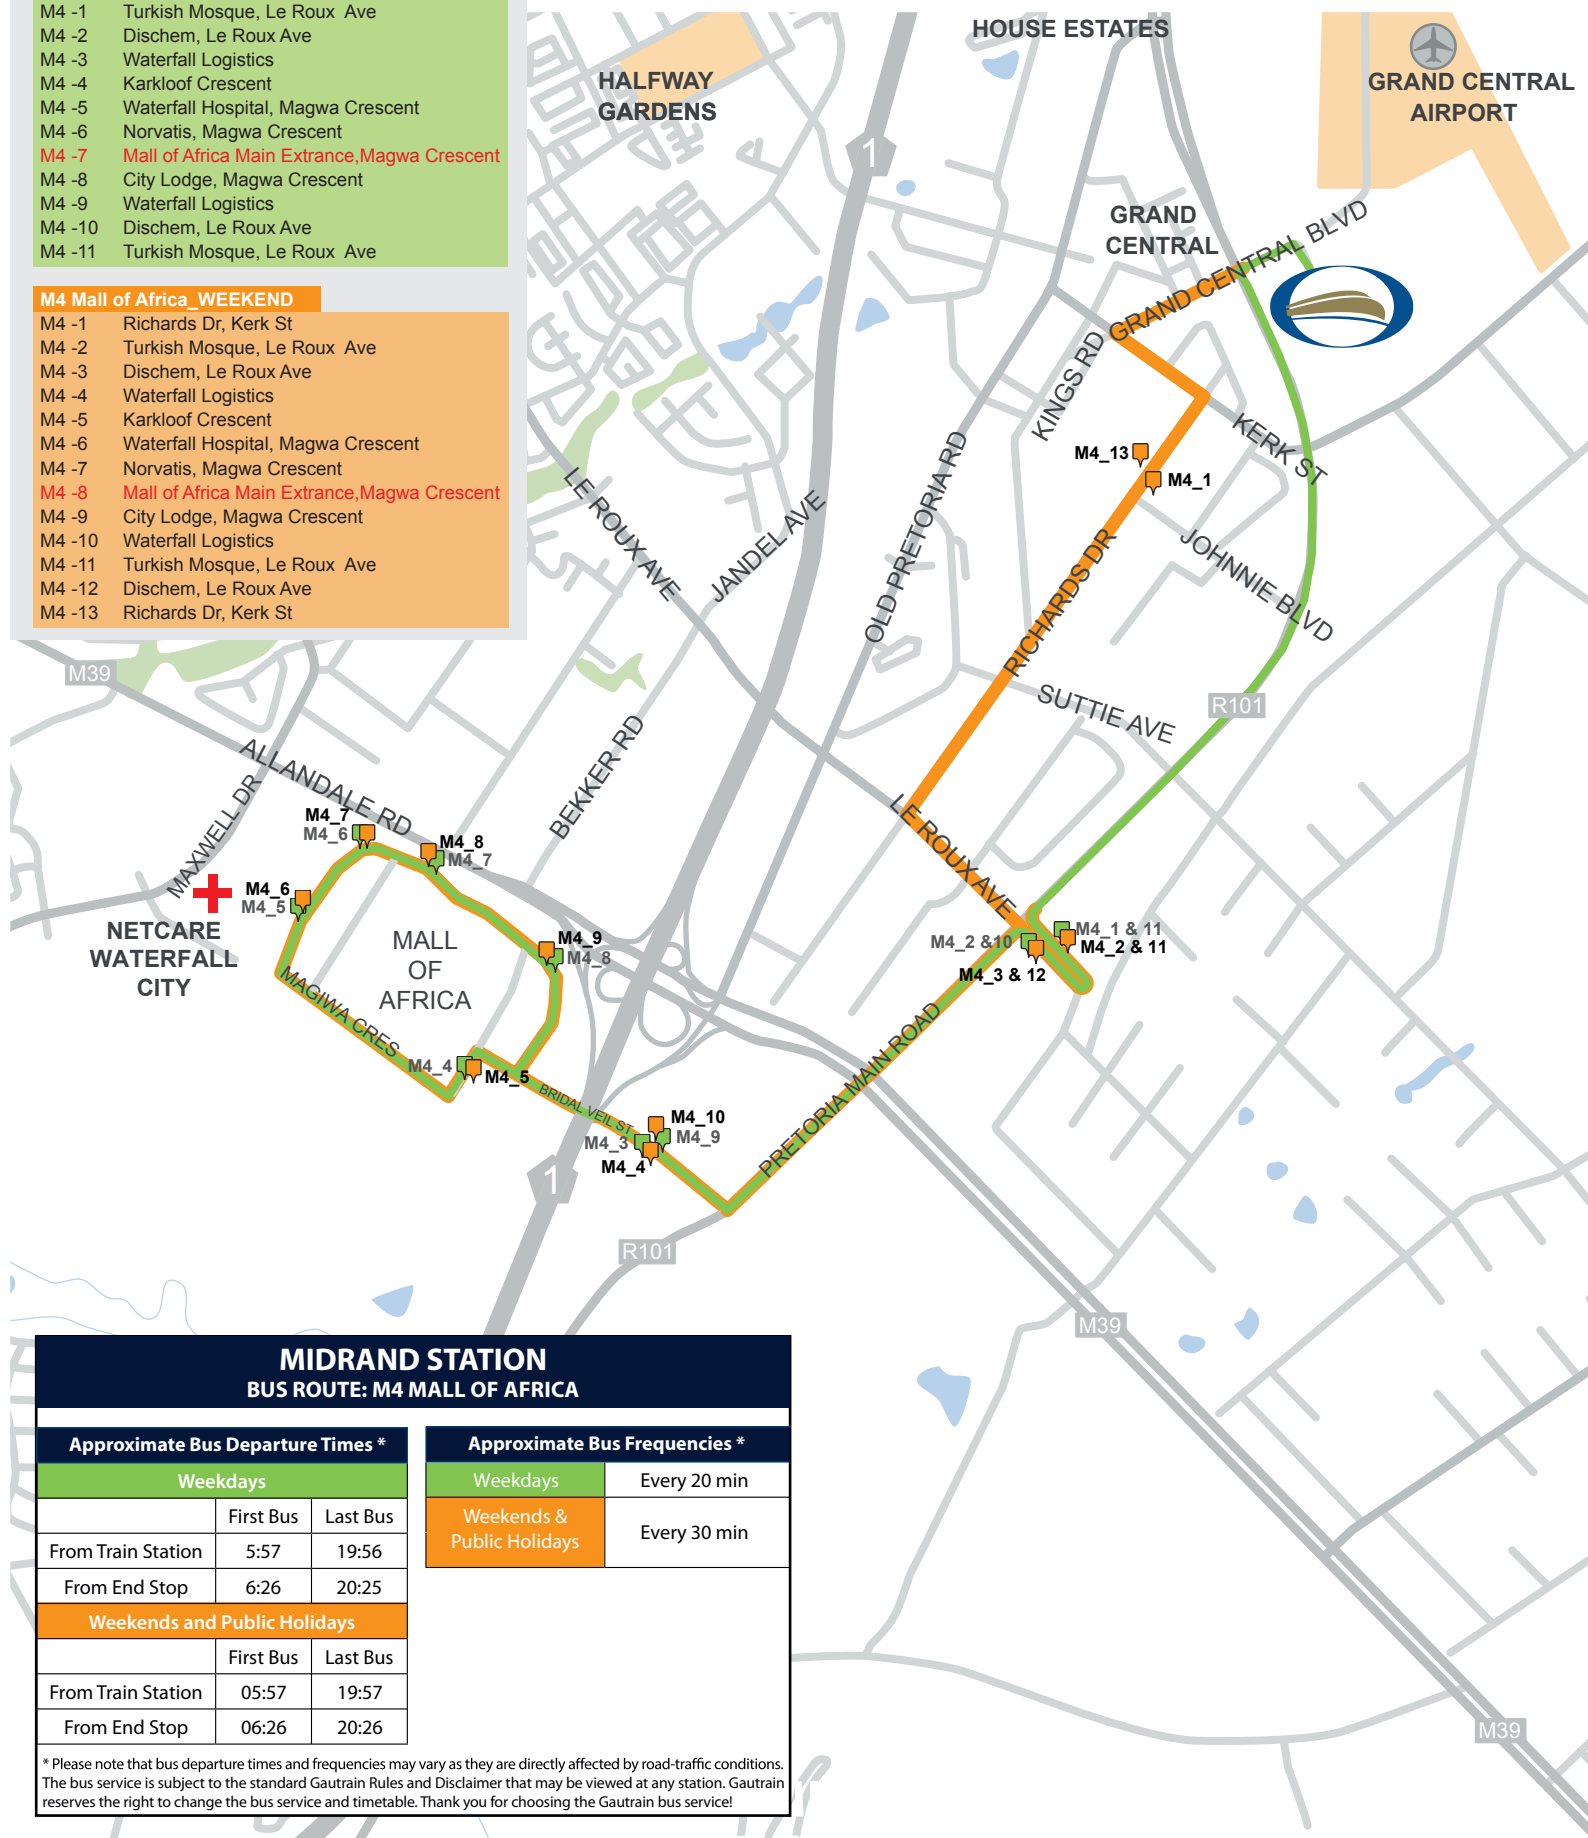

M4 Mall of Africa_WEEKDAY

- M4 -1 Turkish Mosque, Le Roux Ave
- M4 -2 Dischem, Le Roux Ave
- M4 -3 Waterfall Logistics
- M4 -4 Karkloof Crescent
- M4 -5 Waterfall Hospital, Magwa Crescent
- M4 -6 Norvatis, Magwa Crescent
- M4 -7 Mall of Africa Main Entrance, Magwa Crescent
- M4 -8 City Lodge, Magwa Crescent
- M4 -9 Waterfall Logistics
- M4 -10 Dischem, Le Roux Ave
- M4 -11 Turkish Mosque, Le Roux Ave

M4 Mall of Africa_WEEKEND

- M4 -1 Richards Dr, Kerk St
- M4 -2 Turkish Mosque, Le Roux Ave
- M4 -3 Dischem, Le Roux Ave
- M4 -4 Waterfall Logistics
- M4 -5 Karkloof Crescent
- M4 -6 Waterfall Hospital, Magwa Crescent
- M4 -7 Norvatis, Magwa Crescent
- M4 -8 Mall of Africa Main Entrance, Magwa Crescent
- M4 -9 City Lodge, Magwa Crescent
- M4 -10 Waterfall Logistics
- M4 -11 Turkish Mosque, Le Roux Ave
- M4 -12 Dischem, Le Roux Ave
- M4 -13 Richards Dr, Kerk St

Indicative Departure Times

From Midrand Station	From Mall of Africa	From Midrand Station	From Mall of Africa
05:57	06:26	05:57	06:26
06:17	06:46	06:27	06:56
06:37	07:06	06:57	07:26
06:57	07:26	07:27	07:56
07:17	07:46	07:57	08:26
07:37	08:06	08:27	08:56
07:57	08:26	08:57	09:26
08:17	08:46	09:27	09:56
08:37	09:06	09:57	10:26
08:57	09:26	10:27	10:56
09:17	09:46	10:57	11:26
09:35	10:04	11:27	11:56
09:55	10:24	11:57	12:26
10:15	10:44	12:27	12:56
10:35	11:04	12:57	13:26
10:55	11:24	13:27	13:56
11:15	11:44	13:57	14:26
11:35	12:04	14:27	14:56
11:55	12:24	14:57	15:26
12:15	12:44	15:27	15:56
12:44	13:13	15:57	16:26
13:04	13:33	16:27	16:56
13:24	13:53	16:57	17:26
13:44	14:13	17:27	17:56
14:04	14:33	17:57	18:26
14:24	14:53	18:27	18:56
14:44	15:13	18:57	19:26
15:04	15:33	19:27	19:56
15:24	15:53	19:57	20:26
15:44	16:13		
16:04	16:33		
16:24	16:53		
16:44	17:13		
17:04	17:33		
17:24	17:53		
17:44	18:13		
18:04	18:33		
18:24	18:53		
18:44	19:13		
19:14	19:43		
19:36	20:05		
19:56	20:25		