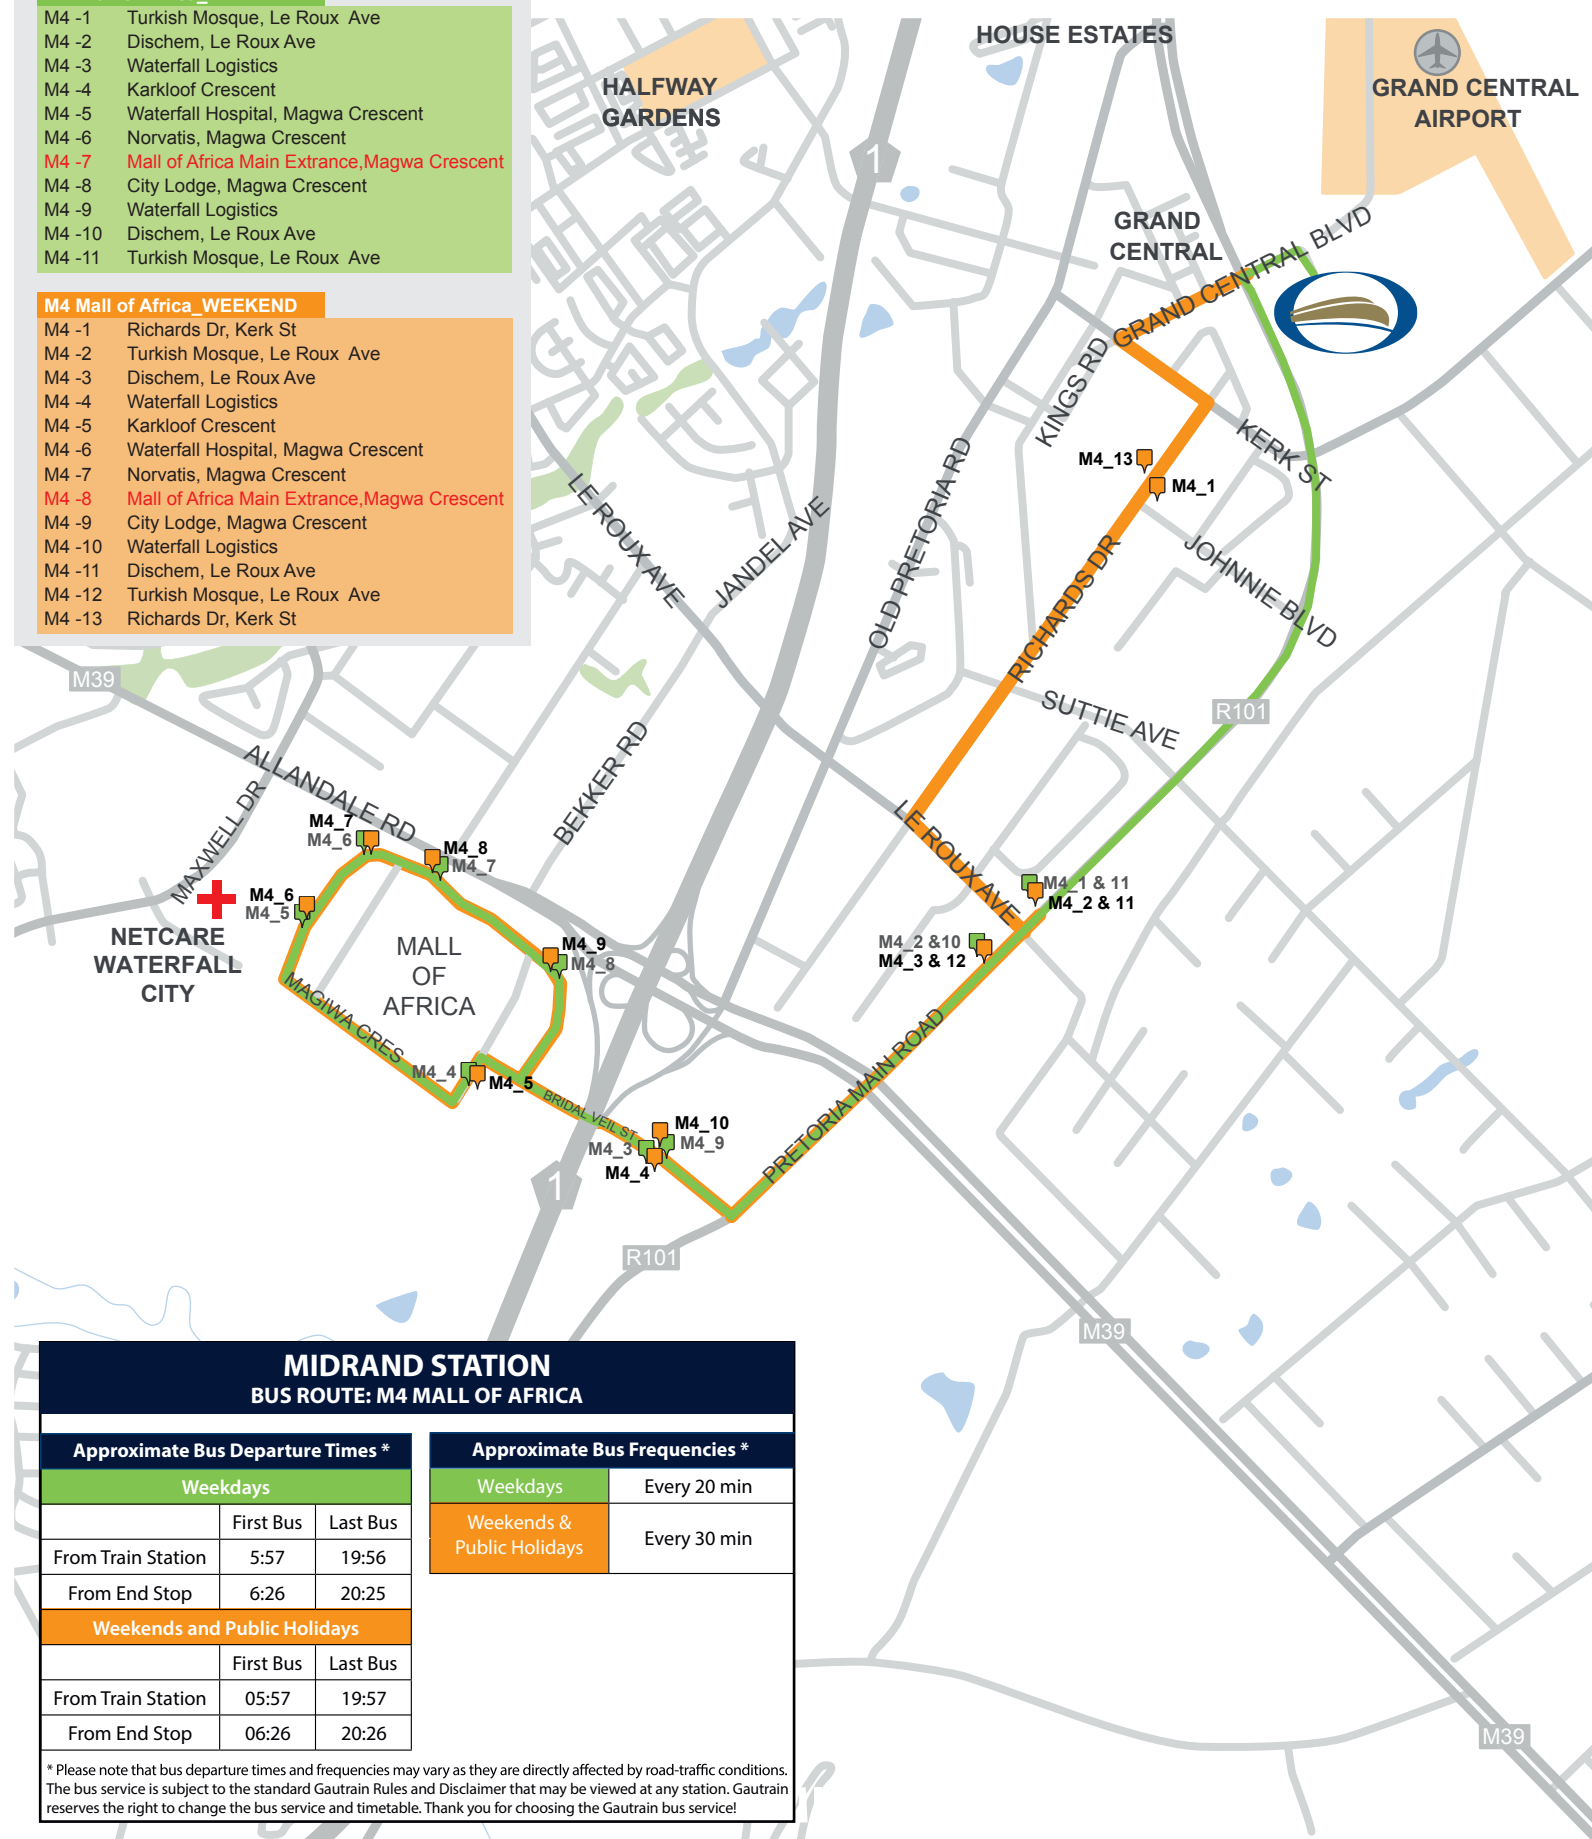

M4-1
WEEKDAY

Midrand - Mall of Africa

M4-2
WEEKEND

You must have a valid Gautrain Card to board a Bus. Cash is not accepted on the buses. One Gautrain Card is required per passenger.
You can use your Card over and over again. Every second bus is equipped for easy wheelchair access.

M4 Mall of Africa WEEKDAY

- M4 -1 Turkish Mosque, Le Roux Ave
- M4 -2 Dischem, Le Roux Ave
- M4 -3 Waterfall Logistics
- M4 -4 Karkloof Crescent
- M4 -5 Waterfall Hospital, Magwa Crescent
- M4 -6 Norvatis, Magwa Crescent
- M4 -7 Mall of Africa Main Entrance, Magwa Crescent**
- M4 -8 City Lodge, Magwa Crescent
- M4 -9 Waterfall Logistics
- M4 -10 Dischem, Le Roux Ave
- M4 -11 Turkish Mosque, Le Roux Ave

M4 Mall of Africa WEEKEND

- M4 -1 Richards Dr, Kerk St
- M4 -2 Turkish Mosque, Le Roux Ave
- M4 -3 Dischem, Le Roux Ave
- M4 -4 Waterfall Logistics
- M4 -5 Karkloof Crescent
- M4 -6 Waterfall Hospital, Magwa Crescent
- M4 -7 Norvatis, Magwa Crescent
- M4 -8 Mall of Africa Main Entrance, Magwa Crescent**
- M4 -9 City Lodge, Magwa Crescent
- M4 -10 Waterfall Logistics
- M4 -11 Dischem, Le Roux Ave
- M4 -12 Turkish Mosque, Le Roux Ave
- M4 -13 Richards Dr, Kerk St